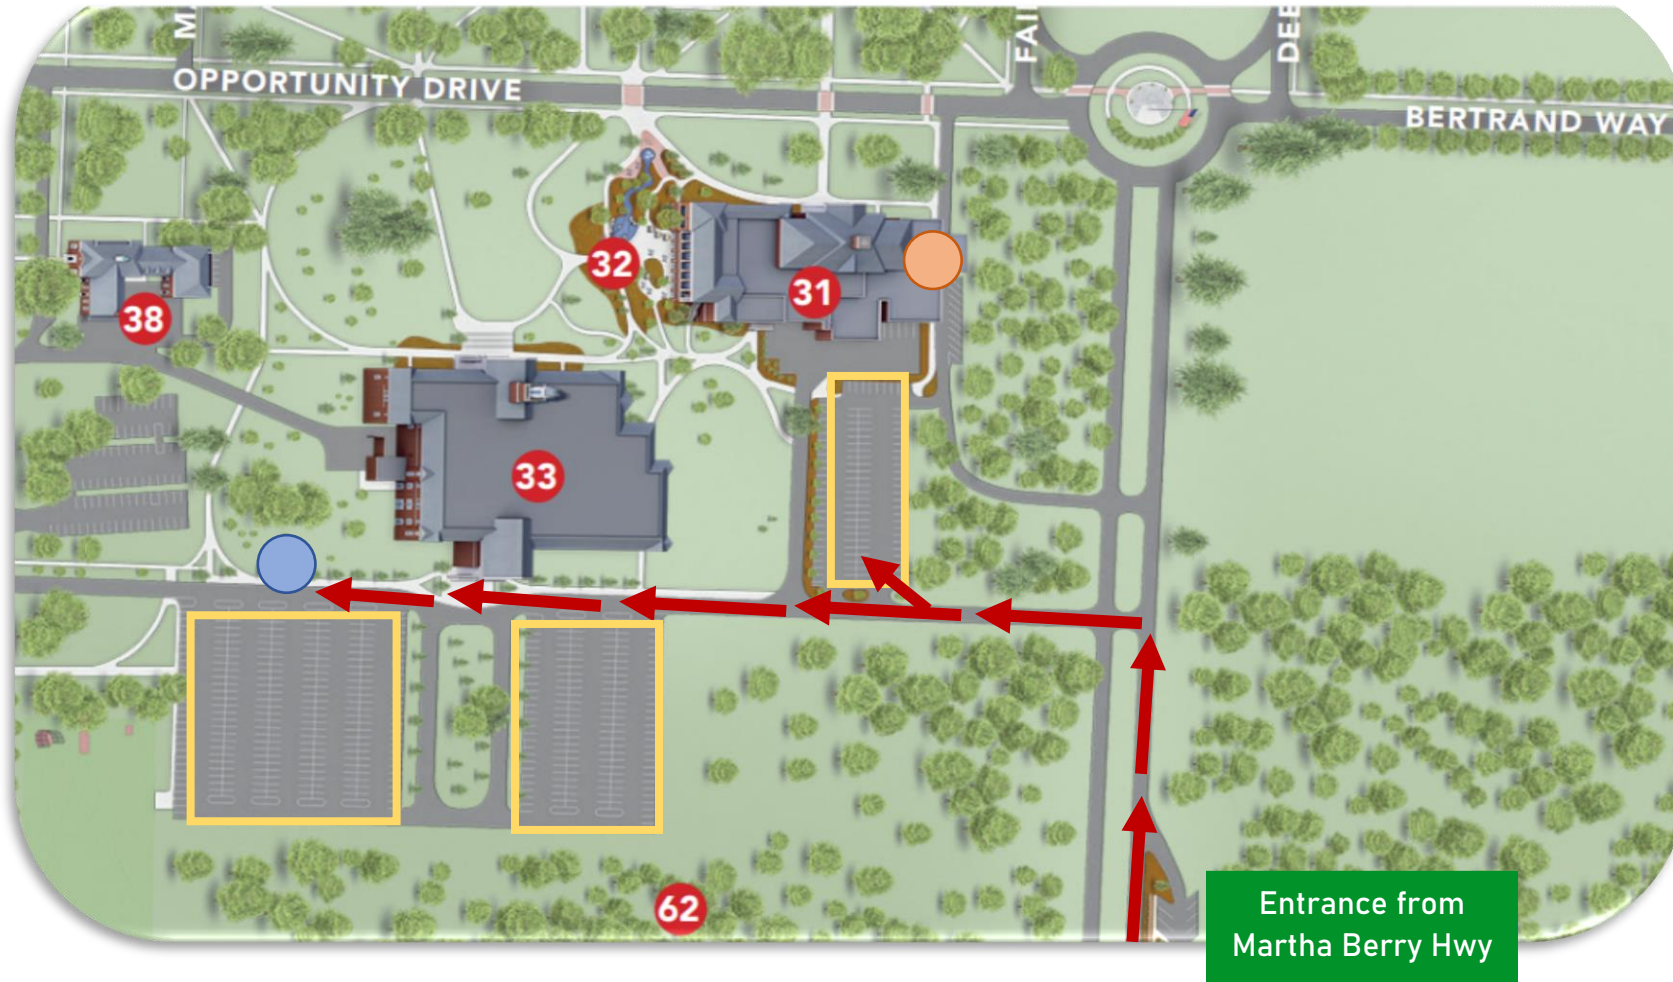

Senior Scholars Locations at Berry College

Address: 2277 Martha Berry Hwy NW, Mount Berry, GA 30149

 Parking

 Cage Center Parking Lot
Meeting Place for Exploring Historic Berry

 Krannert 217